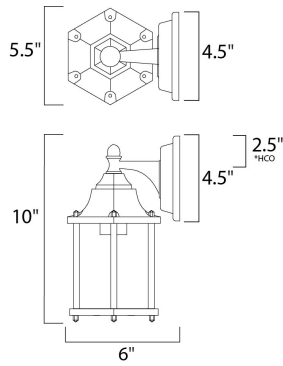

PRODUCT DESCRIPTION

MEASUREMENTS

DIMENSION : 5.5" W x 10" H x 6" Ext
BACK PLATE : 4.5" W x 4.5" H x 2.5" HCO
HANGING WEIGHT : 1.76 lb

LAMPING

INPUT VOLTAGE : 120V
LUMENS : 455 Rated
BULB : 1 x 9W LED E26 Medium , 9W Total
BULB INCLUDED : (Included)
DIMMABLE : Triac CL
CRI : 90+ CRI
COLOR_TEMP : 3000K

FINISHES OPTION

- Black (BK)
- Empire Bronze (EB)
- Rust Patina (RP)

GLASS

Frosted FT

MATERIAL

Die Cast Aluminum

RATINGS

cETLus
Wet Location

ADDITIONAL

INCANDESCENT WATTS:
RATED LIFE 25000 Hours
OPERATING TEMPERATURE:
-20°C (-4°F), 40°C (104°F)

Always consult a qualified electrician before installing any lighting product.