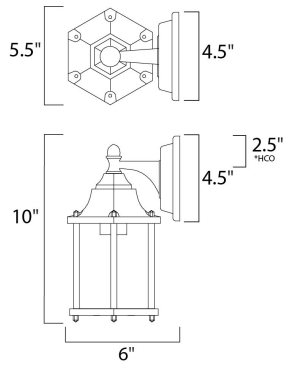

PRODUCT DESCRIPTION

MEASUREMENTS

DIMENSION : 5.5" W x 10" H x 6" Ext
BACK PLATE : 4.5" W x 4.5" H x 2.5" HCO
HANGING WEIGHT : 1.76 lb

LAMPING

INPUT VOLTAGE : 120V
LUMENS : 455 Rated
BULB : 1 x 9W LED E26 Medium , 9W Total
BULB INCLUDED : (Included)
DIMMABLE : Triac CL
CRI : 90+ CRI
COLOR_TEMP : 3000K

FINISHES OPTION

- Black (BK)
- Empire Bronze (EB)
- Rust Patina (RP)

GLASS

Frosted FT

MATERIAL

Die Cast Aluminum

RATINGS

cETLus
Wet Location

ADDITIONAL

INCANDESCENT WATTS:
RATED LIFE 25000 Hours
OPERATING TEMPERATURE:
-20°C (-4°F), 40°C (104°F)

Always consult a qualified electrician before installing any lighting product.