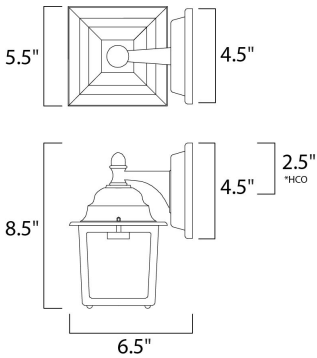

PRODUCT DESCRIPTION

MEASUREMENTS

DIMENSION : 5.5" W x 8.5" H x 6.5" Ext
BACK PLATE : 4.5" W x 4.5" H x 2.5" HCO
HANGING WEIGHT : 1.65 lb

LAMPING

INPUT VOLTAGE : 120V
LUMENS : 455 Rated
BULB : 1 x 9W LED E26 Medium , 9W Total
BULB INCLUDED : (Included)
DIMMABLE : Triac CL
CRI : 90+ CRI
COLOR_TEMP : 3000K

FINISHES OPTION

- Black (BK)
- Empire Bronze (EB)
- Rust Patina (RP)

GLASS

Frosted FT

MATERIAL

Die Cast Aluminum

RATINGS

cETLus
Wet Location

ADDITIONAL

RATED LIFE 25000 Hours
OPERATING TEMPERATURE:
-20°C (-4°F), 40°C (104°F)

Always consult a qualified electrician before installing any lighting product.