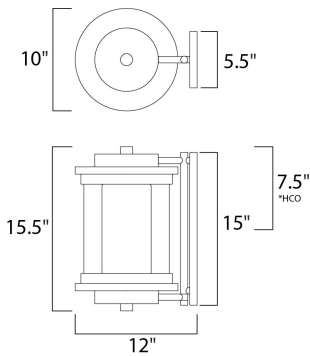

PRODUCT DESCRIPTION

MEASUREMENTS

DIMENSION : 10" W x 15.5" H x 12" Ext
BACK PLATE : 5.5" W x 15" H x 7.5" HCO
HANGING WEIGHT : 11.8 lb

LAMPING

INPUT VOLTAGE : 120V
LUMENS : 1,100 Rated
BULB : 1 x 12W LED E26 Medium , 12W Total
BULB INCLUDED : (Included)
DIMMABLE : Triac CL
CRI : 90+ CRI
COLOR_TEMP : 3000K

FINISHES OPTION

Anthracite (AR)

GLASS

Clear and Frosted CLFT

MATERIAL

Die Cast Aluminum

RATINGS

cETLus
Wet Location

ADDITIONAL

INCANDESCENT WATTS:
RATED LIFE 25000 Hours
OPERATING TEMPERATURE:
-20°C (-4°F), 40°C (104°F)

Always consult a qualified electrician before installing any lighting product.