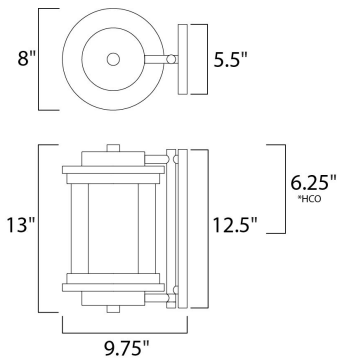

PRODUCT DESCRIPTION

MEASUREMENTS

DIMENSION : 8" W x 13" H x 9.75" Ext
BACK PLATE : 5.5" W x 12.5" H x 6.25" HCO
HANGING WEIGHT : 7.8 lb

LAMPING

INPUT VOLTAGE : 120V
LUMENS : 800 Rated
BULB : 1 x 9W LED E26 Medium , 9W Total
BULB INCLUDED : (Included)
DIMMABLE : Triac CL
CRI : 90+ CRI
COLOR_TEMP : 3000K

FINISHES OPTION

Anthracite (AR)

GLASS

Clear and Frosted CLFT

MATERIAL

Die Cast Aluminum

RATINGS

cETLus
Wet Location

ADDITIONAL

INCANDESCENT WATTS:
RATED LIFE 25000 Hours
OPERATING TEMPERATURE:
-20°C (-4°F), 40°C (104°F)

Always consult a qualified electrician before installing any lighting product.