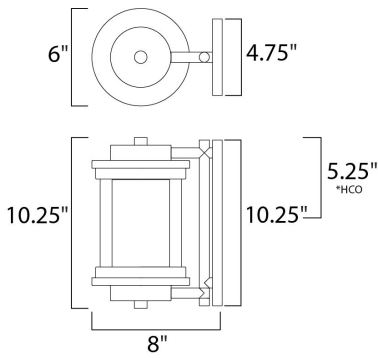

PRODUCT DESCRIPTION

MEASUREMENTS

DIMENSION : 6" W x 10.25" H x 8" Ext
BACK PLATE : 4.75" W x 10.25" H x 5.25" HCO
HANGING WEIGHT : 3.8 lb

LAMPING

INPUT VOLTAGE : 120V
LUMENS : 800 Rated
BULB : 1 x 9W LED E26 Medium , 9W Total
BULB INCLUDED : (Included)
DIMMABLE : Triac CL
CRI : 90+ CRI
COLOR_TEMP : 3000K

FINISHES OPTION

Anthracite (AR)

GLASS

Clear and Frosted CLFT

MATERIAL

Die Cast Aluminum

RATINGS

cETLus
Wet Location

ADDITIONAL

INCANDESCENT WATTS:
RATED LIFE 25000 Hours
OPERATING TEMPERATURE:
-20°C (-4°F), 40°C (104°F)

Always consult a qualified electrician before installing any lighting product.