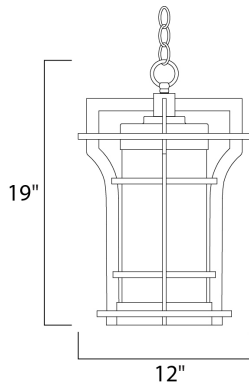

PRODUCT DESCRIPTION

MEASUREMENTS

DIMENSION : 12" L x 12" W x 19" H
 HANGING WEIGHT : 12 lb

LAMPING

INPUT VOLTAGE : 120V
 LUMENS : 1,000 Rated
 BULB : 1 x 12W LED E26 Medium , 12W Total
 BULB INCLUDED : (Included)
 DIMMABLE : Triac CL
 CRI : 90+ CRI
 COLOR_TEMP : 3000K