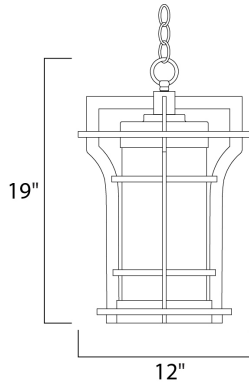

PRODUCT DESCRIPTION

MEASUREMENTS

DIMENSION : 12" L x 12" W x 19" H
 HANGING WEIGHT : 12 lb

LAMPING

INPUT VOLTAGE : 120V
 LUMENS : 1,000 Rated
 BULB : 1 x 12W LED E26 Medium , 12W Total
 BULB INCLUDED : (Included)
 DIMMABLE : Triac CL
 CRI : 90+ CRI
 COLOR_TEMP : 3000K