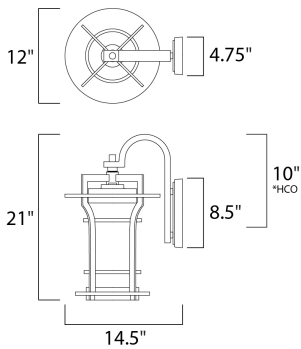

PRODUCT DESCRIPTION

MEASUREMENTS

DIMENSION : 12" W x 21" H x 14.5" Ext
BACK PLATE : 4.75" W x 8.5" H x 10" HCO
HANGING WEIGHT : 13.2 lb

LAMPING

INPUT VOLTAGE : 120V
LUMENS : 1,000 Rated
BULB : 1 x 12W LED E26 Medium , 12W Total
BULB INCLUDED : (Included)
DIMMABLE : Triac CL
CRI : 90+ CRI
COLOR_TEMP : 3000K

FINISHES OPTION

Black Oxide (BO)

GLASS

Water Glass WG

MATERIAL

Die Cast Aluminum

RATINGS

cETLus
Wet Location

ADDITIONAL

INCANDESCENT WATTS:
RATED LIFE 25000 Hours
OPERATING TEMPERATURE:
-20°C (-4°F), 40°C (104°F)

Always consult a qualified electrician before installing any lighting product.