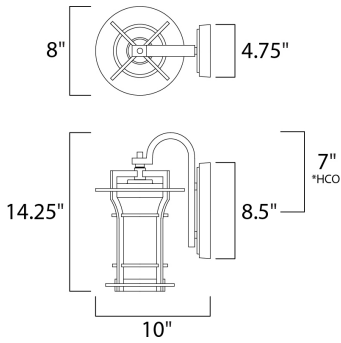

PRODUCT DESCRIPTION

MEASUREMENTS

DIMENSION : 8" W x 14.25" H x 10" Ext
BACK PLATE : 4.75" W x 8.5" H x 7" HCO
HANGING WEIGHT : 6.6 lb

LAMPING

INPUT VOLTAGE : 120V
LUMENS : 800 Rated
BULB : 1 x 9W LED E26 Medium , 9W Total
BULB INCLUDED : (Included)
DIMMABLE : Triac CL
CRI : 90+ CRI
COLOR_TEMP : 3000K

FINISHES OPTION

Black Oxide (BO)

GLASS

Water Glass WG

MATERIAL

Die Cast Aluminum

RATINGS

cETLus
Wet Location

ADDITIONAL

INCANDESCENT WATTS:
RATED LIFE 25000 Hours
OPERATING TEMPERATURE:
-20°C (-4°F), 40°C (104°F)

Always consult a qualified electrician before installing any lighting product.