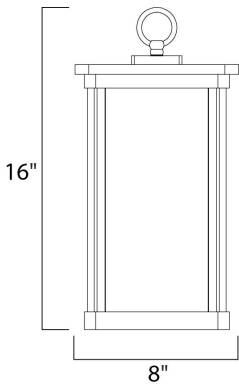

**MEASUREMENTS**

DIMENSION : 8" L x 8" W x 16" H  
 HANGING WEIGHT : 6.8 lb

**LAMPING**

INPUT VOLTAGE : 120V  
 LUMENS : 1,100 Rated  
 BULB : 1 x 12W LED E26 Medium , 12W Total  
 BULB INCLUDED : (Included)  
 DIMMABLE : Triac CL  
 CRI : 90+ CRI  
 COLOR\_TEMP : 3000K