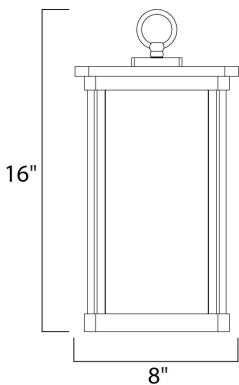

**MEASUREMENTS**

DIMENSION : 8" L x 8" W x 16" H  
 HANGING WEIGHT : 6.8 lb

**LAMPING**

INPUT VOLTAGE : 120V  
 LUMENS : 1,100 Rated  
 BULB : 1 x 12W LED E26 Medium , 12W Total  
 BULB INCLUDED : (Included)  
 DIMMABLE : Triac CL  
 CRI : 90+ CRI  
 COLOR\_TEMP : 3000K