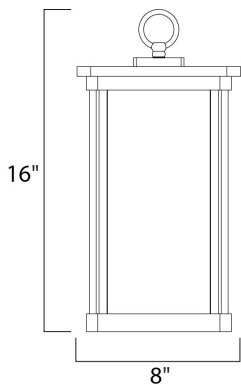

**ADDITIONAL**

INCANDESCENT WATTS:
RATED LIFE 25000 Hours
OPERATING TEMPERATURE:
-20°C (-4°F), 40°C (104°F)

**MEASUREMENTS**

DIMENSION : 8" L x 8" W x 16" H
HANGING WEIGHT : 6.8 lb

LAMPING

INPUT VOLTAGE : 120V
LUMENS : 1,100 Rated
BULB : 1 x 12W LED E26 Medium , 12W Total
BULB INCLUDED : (Included)
DIMMABLE : Triac CL
CRI : 90+ CRI
COLOR_TEMP : 3000K