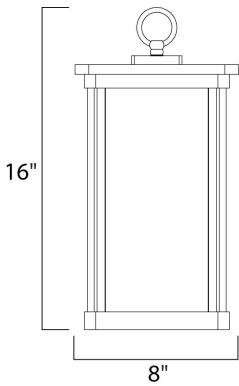

MEASUREMENTS

DIMENSION : 8" L x 8" W x 16" H
 HANGING WEIGHT : 6.8 lb

LAMPING

INPUT VOLTAGE : 120V
 LUMENS : 1,100 Rated
 BULB : 1 x 12W LED E26 Medium , 12W Total
 BULB INCLUDED : (Included)
 DIMMABLE : Triac CL
 CRI : 90+ CRI
 COLOR_TEMP : 3000K