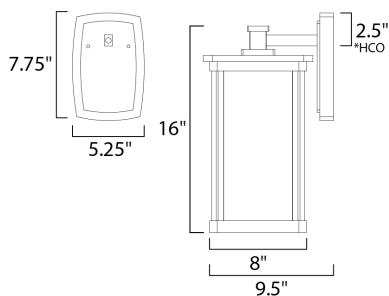

*height from center of outlet to the top of the fixture

MEASUREMENTS

DIMENSION : 8" W x 16" H x 9.5" Ext
 BACK PLATE : 5.25" W x 7.75" H x 2.5" HCO
 HANGING WEIGHT : 6.5 lb

LAMPING

INPUT VOLTAGE : 120V
 LUMENS : 1,100 Rated
 BULB : 1 x 12W LED E26 Medium , 12W Total
 BULB INCLUDED : (Included)
 DIMMABLE : Triac CL
 CRI : 90+ CRI
 COLOR_TEMP : 3000K