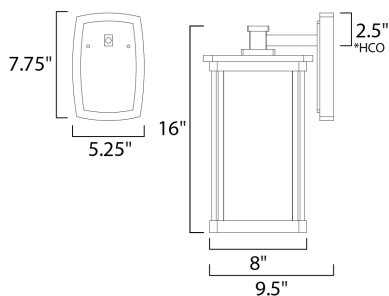

\*height from center of outlet to the top of the fixture

#### MEASUREMENTS

DIMENSION : 8" W x 16" H x 9.5" Ext  
 BACK PLATE : 5.25" W x 7.75" H x 2.5" HCO  
 HANGING WEIGHT : 6.5 lb