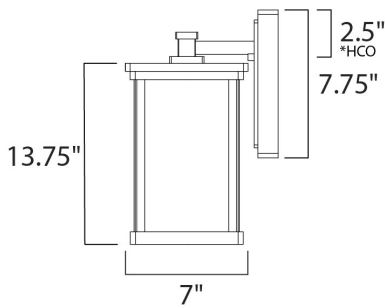

*height from center of outlet to the top of the fixture

MEASUREMENTS

DIMENSION : 7" W x 13.75" H x 8.5" Ext
 BACK PLATE : 5.25" W x 7.75" H x 2.5" HCO
 HANGING WEIGHT : 5.1 lb

LAMPING

INPUT VOLTAGE : 120V
 LUMENS : 800 Rated
 BULB : 1 x 9W LED E26 Medium , 9W Total
 BULB INCLUDED : (Included)
 DIMMABLE : Triac CL
 CRI : 90+ CRI
 COLOR_TEMP : 3000K