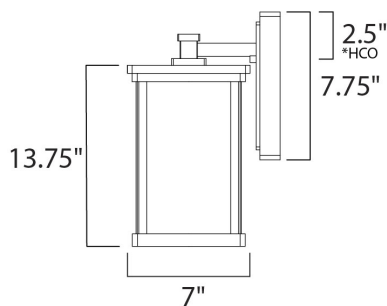

*height from center of outlet to the top of the fixture

MEASUREMENTS

DIMENSION : 7" W x 13.75" H x 8.5" Ext
 BACK PLATE : 5.25" W x 7.75" H x 2.5" HCO
 HANGING WEIGHT : 5.1 lb

LAMPING

INPUT VOLTAGE : 120V
 LUMENS : 800 Rated
 BULB : 1 x 9W LED E26 Medium , 9W Total
 BULB INCLUDED : (Included)
 DIMMABLE : Triac CL
 CRI : 90+ CRI
 COLOR_TEMP : 3000K