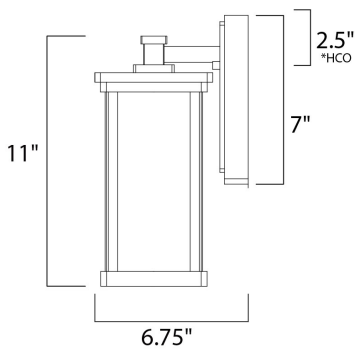

\*height from center of outlet to the top of the fixture

#### MEASUREMENTS

DIMENSION : 5.25" W x 11" H x 6.75" Ext  
 BACK PLATE : 4.5" W x 7" H x 2.5" HCO  
 HANGING WEIGHT : 2.86 lb