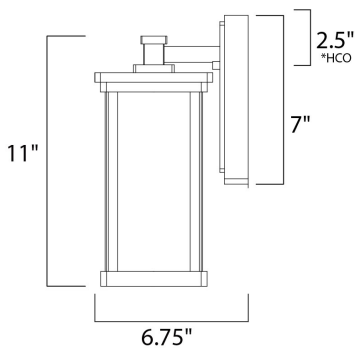

*height from center of outlet to the top of the fixture

MEASUREMENTS

DIMENSION : 5.25" W x 11" H x 6.75" Ext
 BACK PLATE : 4.5" W x 7" H x 2.5" HCO
 HANGING WEIGHT : 2.86 lb

LAMPING

INPUT VOLTAGE : 120V
 LUMENS : 800 Rated
 BULB : 1 x 9W LED E26 Medium , 9W Total
 BULB INCLUDED : (Included)
 DIMMABLE : Triac CL
 CRI : 90+ CRI
 COLOR_TEMP : 3000K