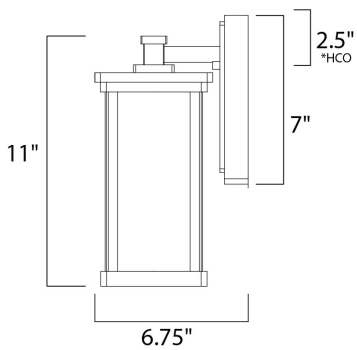

MEASUREMENTS

DIMENSION : 5.25" W x 11" H x 6.75" Ext
 BACK PLATE : 4.5" W x 7" H x 2.5" HCO
 HANGING WEIGHT : 2.86 lb

LAMPING

INPUT VOLTAGE : 120V
 LUMENS : 800 Rated
 BULB : 1 x 9W LED E26 Medium , 9W Total
 BULB INCLUDED : (Included)
 DIMMABLE : Triac CL
 CRI : 90+ CRI
 COLOR_TEMP : 3000K

*height from center of outlet to the top of the fixture

FINISHES OPTION

 Bronze (BZ)

GLASS

Frosted Seedy FS

MATERIAL

Die Cast Aluminum

RATINGS