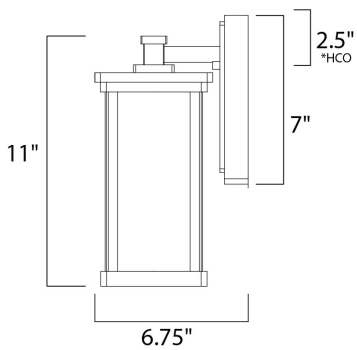

*height from center of outlet to the top of the fixture

MEASUREMENTS

DIMENSION : 5.25" W x 11" H x 6.75" Ext
 BACK PLATE : 4.5" W x 7" H x 2.5" HCO
 HANGING WEIGHT : 2.86 lb

LAMPING

INPUT VOLTAGE : 120V
 LUMENS : 800 Rated
 BULB : 1 x 9W LED E26 Medium , 9W Total
 BULB INCLUDED : (Included)
 DIMMABLE : Triac CL
 CRI : 90+ CRI
 COLOR_TEMP : 3000K