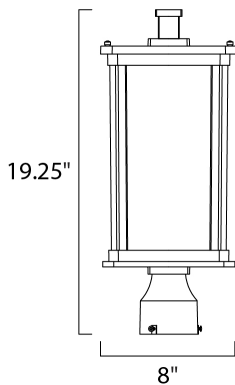

**ADDITIONAL**

INCANDESCENT WATTS:
RATED LIFE 25000 Hours
OPERATING TEMPERATURE:
-20°C (-4°F), 40°C (104°F)

**MEASUREMENTS**

DIMENSION : 8" L x 8" W x 19.25" H
HANGING WEIGHT : 6.6 lb

LAMPING

INPUT VOLTAGE : 120V
LUMENS : 1,100 Rated
BULB : 1 x 12W LED E26 Medium , 12W Total
BULB INCLUDED : (Included)
DIMMABLE : Triac CL
CRI : 90+ CRI
COLOR_TEMP : 3000K