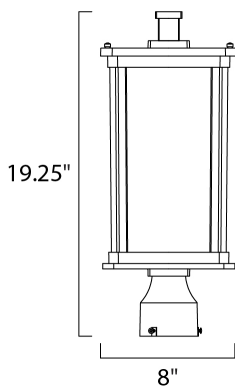

ADDITIONAL

INCANDESCENT WATTS:
RATED LIFE 25000 Hours
OPERATING TEMPERATURE:
-20°C (-4°F), 40°C (104°F)

MEASUREMENTS

DIMENSION : 8" L x 8" W x 19.25" H
HANGING WEIGHT : 6.6 lb

LAMPING

INPUT VOLTAGE : 120V
LUMENS : 1,100 Rated
BULB : 1 x 12W LED E26 Medium , 12W Total
BULB INCLUDED : (Included)
DIMMABLE : Triac CL
CRI : 90+ CRI
COLOR_TEMP : 3000K