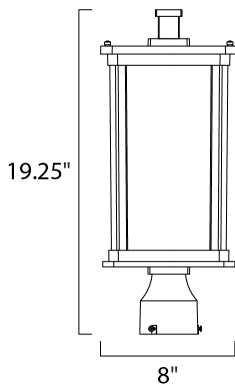

ADDITIONAL

INCANDESCENT WATTS:
RATED LIFE 25000 Hours
OPERATING TEMPERATURE:
-20°C (-4°F), 40°C (104°F)

MEASUREMENTS

DIMENSION : 8" L x 8" W x 19.25" H
HANGING WEIGHT : 6.6 lb

LAMPING

INPUT VOLTAGE : 120V
LUMENS : 1,100 Rated
BULB : 1 x 12W LED E26 Medium , 12W Total
BULB INCLUDED : (Included)
DIMMABLE : Triac CL
CRI : 90+ CRI
COLOR_TEMP : 3000K