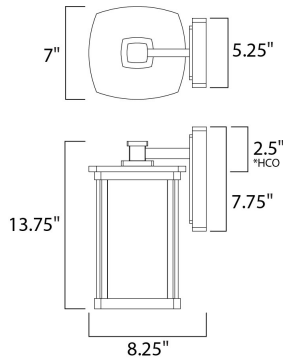

PRODUCT DESCRIPTION

MEASUREMENTS

DIMENSION : 7" W x 13.75" H x 8.25" Ext
BACK PLATE : 5.25" W x 7.75" H x 2.5" HCO
HANGING WEIGHT : 5.1 lb

LAMPING

INPUT VOLTAGE : 120V
LUMENS : 800 Rated
BULB : 1 x 9W LED E26 Medium , 9W Total
BULB INCLUDED : (Included)
DIMMABLE : Triac CL
CRI : 90+ CRI
COLOR_TEMP : 3000K

FINISHES OPTION

Bronze (BZ)

GLASS

Seedy and Wilshire CDWS

MATERIAL

Die Cast Aluminum

RATINGS

cETLus
Wet Location

ADDITIONAL

INCANDESCENT WATTS:
RATED LIFE 25000 Hours
OPERATING TEMPERATURE:
-20°C (-4°F), 40°C (104°F)

Always consult a qualified electrician before installing any lighting product.