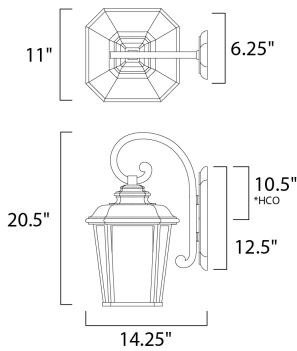

PRODUCT DESCRIPTION

MEASUREMENTS

DIMENSION : 11" W x 20.5" H x 14.25" Ext
BACK PLATE : 6.25" W x 12.5" H x 10.25" HCO
HANGING WEIGHT : 9.9 lb

LAMPING

INPUT VOLTAGE : 120V
LUMENS : 1,100 Rated
BULB : 1 x 12W LED E26 Medium , 12W Total
BULB INCLUDED : (Included)
DIMMABLE : Triac CL
CRI : 90+ CRI
COLOR_TEMP : 3000K

FINISHES OPTION

Black Oxide (BO)

GLASS

Weathered Frost WF

MATERIAL

Die Cast Aluminum

RATINGS

cETLus
Wet Location

ADDITIONAL

INCANDESCENT WATTS:
RATED LIFE 25000 Hours
OPERATING TEMPERATURE:
-20°C (-4°F), 40°C (104°F)

Always consult a qualified electrician before installing any lighting product.