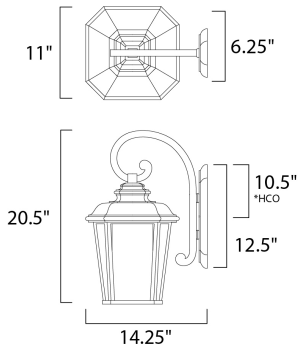

PRODUCT DESCRIPTION

MEASUREMENTS

DIMENSION : 11" W x 20.5" H x 14.25" Ext
BACK PLATE : 6.25" W x 12.5" H x 10.25" HCO
HANGING WEIGHT : 9.9 lb

LAMPING

INPUT VOLTAGE : 120V
LUMENS : 1,100 Rated
BULB : 1 x 12W LED E26 Medium , 12W Total
BULB INCLUDED : (Included)
DIMMABLE : Triac CL
CRI : 90+ CRI
COLOR_TEMP : 3000K

FINISHES OPTION

Black Oxide (BO)

GLASS

Weathered Frost WF

MATERIAL

Die Cast Aluminum

RATINGS

cETLus
Wet Location

ADDITIONAL

INCANDESCENT WATTS:
RATED LIFE 25000 Hours
OPERATING TEMPERATURE:
-20°C (-4°F), 40°C (104°F)

Always consult a qualified electrician before installing any lighting product.