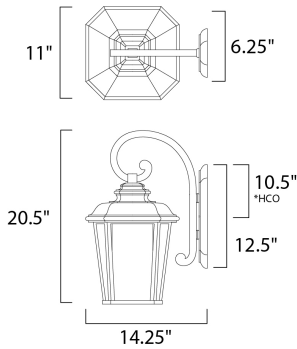

PRODUCT DESCRIPTION

MEASUREMENTS

DIMENSION : 11" W x 20.5" H x 14.25" Ext
BACK PLATE : 6.25" W x 12.5" H x 10.25" HCO
HANGING WEIGHT : 9.9 lb

LAMPING

INPUT VOLTAGE : 120V
LUMENS : 1,100 Rated
BULB : 1 x 12W LED E26 Medium , 12W Total
BULB INCLUDED : (Included)
DIMMABLE : Triac CL
CRI : 90+ CRI
COLOR_TEMP : 3000K

FINISHES OPTION

Black Oxide (BO)

GLASS

Weathered Frost WF

MATERIAL

Die Cast Aluminum

RATINGS

cETLus
Wet Location

ADDITIONAL

INCANDESCENT WATTS:
RATED LIFE 25000 Hours
OPERATING TEMPERATURE:
-20°C (-4°F), 40°C (104°F)

Always consult a qualified electrician before installing any lighting product.