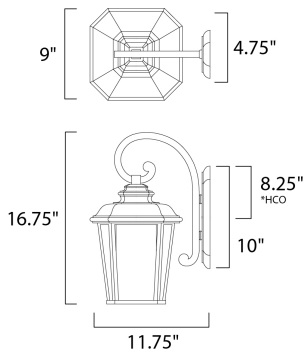

PRODUCT DESCRIPTION

MEASUREMENTS

DIMENSION : 9" W x 16.75" H x 11.75" Ext
BACK PLATE : 4.75" W x 10" H x 8.25" HCO
HANGING WEIGHT : 6.6 lb

LAMPING

INPUT VOLTAGE : 120V
LUMENS : 1,100 Rated
BULB : 1 x 12W LED E26 Medium , 12W Total
BULB INCLUDED : (Included)
DIMMABLE : Triac CL
CRI : 90+ CRI
COLOR_TEMP : 3000K

FINISHES OPTION

Black Oxide (BO)

GLASS

Weathered Frost WF

MATERIAL

Die Cast Aluminum

RATINGS

cETLus
Wet Location

ADDITIONAL

INCANDESCENT WATTS:
RATED LIFE 25000 Hours
OPERATING TEMPERATURE:
-20°C (-4°F), 40°C (104°F)

Always consult a qualified electrician before installing any lighting product.