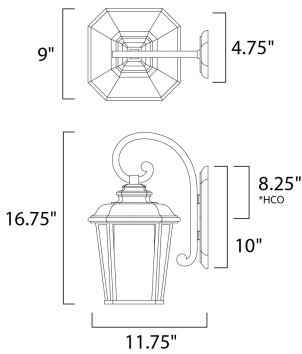

PRODUCT DESCRIPTION

MEASUREMENTS

DIMENSION : 9" W x 16.75" H x 11.75" Ext
BACK PLATE : 4.75" W x 10" H x 8.25" HCO
HANGING WEIGHT : 6.6 lb

LAMPING

INPUT VOLTAGE : 120V
LUMENS : 1,100 Rated
BULB : 1 x 12W LED E26 Medium , 12W Total
BULB INCLUDED : (Included)
DIMMABLE : Triac CL
CRI : 90+ CRI
COLOR_TEMP : 3000K

FINISHES OPTION

Black Oxide (BO)

GLASS

Weathered Frost WF

MATERIAL

Die Cast Aluminum

RATINGS

cETLus
Wet Location

ADDITIONAL

INCANDESCENT WATTS:
RATED LIFE 25000 Hours
OPERATING TEMPERATURE:
-20°C (-4°F), 40°C (104°F)

Always consult a qualified electrician before installing any lighting product.