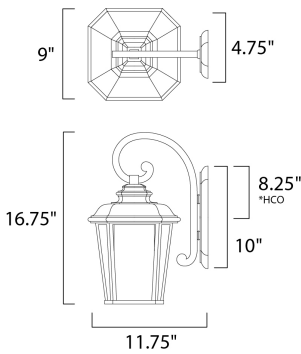

PRODUCT DESCRIPTION

MEASUREMENTS

DIMENSION : 9" W x 16.75" H x 11.75" Ext
BACK PLATE : 4.75" W x 10" H x 8.25" HCO
HANGING WEIGHT : 6.6 lb

LAMPING

INPUT VOLTAGE : 120V
LUMENS : 1,100 Rated
BULB : 1 x 12W LED E26 Medium , 12W Total
BULB INCLUDED : (Included)
DIMMABLE : Triac CL
CRI : 90+ CRI
COLOR_TEMP : 3000K

FINISHES OPTION

Black Oxide (BO)

GLASS

Weathered Frost WF

MATERIAL

Die Cast Aluminum

RATINGS

cETLus
Wet Location

ADDITIONAL

INCANDESCENT WATTS:
RATED LIFE 25000 Hours
OPERATING TEMPERATURE:
-20°C (-4°F), 40°C (104°F)

Always consult a qualified electrician before installing any lighting product.