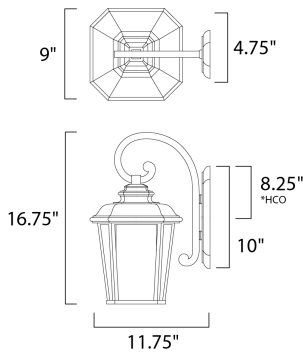

PRODUCT DESCRIPTION

MEASUREMENTS

DIMENSION : 9" W x 16.75" H x 11.75" Ext
BACK PLATE : 4.75" W x 10" H x 8.25" HCO
HANGING WEIGHT : 6.6 lb

LAMPING

INPUT VOLTAGE : 120V
LUMENS : 1,100 Rated
BULB : 1 x 12W LED E26 Medium , 12W Total
BULB INCLUDED : (Included)
DIMMABLE : Triac CL
CRI : 90+ CRI
COLOR_TEMP : 3000K

FINISHES OPTION

Black Oxide (BO)

GLASS

Weathered Frost WF

MATERIAL

Die Cast Aluminum

RATINGS

cETLus
Wet Location

ADDITIONAL

INCANDESCENT WATTS:
RATED LIFE 25000 Hours
OPERATING TEMPERATURE:
-20°C (-4°F), 40°C (104°F)

Always consult a qualified electrician before installing any lighting product.