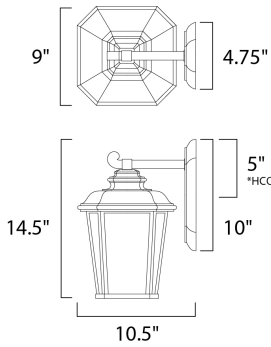

PRODUCT DESCRIPTION