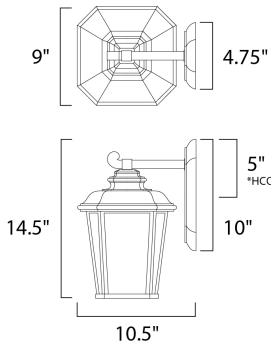

PRODUCT DESCRIPTION

MEASUREMENTS

DIMENSION : 9" W x 14.5" H x 10.5" Ext
BACK PLATE : 4.75" W x 10" H x 5" HCO
HANGING WEIGHT : 5.5 lb

LAMPING

INPUT VOLTAGE : 120V
LUMENS : 1,100 Rated
BULB : 1 x 12W LED E26 Medium , 12W Total
BULB INCLUDED : (Included)
DIMMABLE : Triac CL
CRI : 90+ CRI
COLOR_TEMP : 3000K

FINISHES OPTION

Black Oxide (BO)

GLASS

Weathered Frost WF

MATERIAL

Die Cast Aluminum

RATINGS

cETLus
Wet Location

ADDITIONAL

INCANDESCENT WATTS:
RATED LIFE 25000 Hours
OPERATING TEMPERATURE:
-20°C (-4°F), 40°C (104°F)

Always consult a qualified electrician before installing any lighting product.