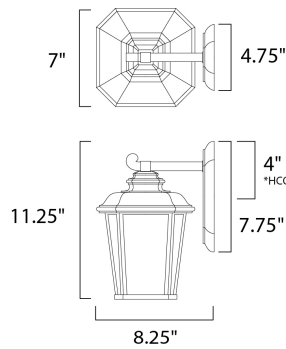

PRODUCT DESCRIPTION

MEASUREMENTS

DIMENSION : 7" W x 11.25" H x 8.25" Ext
BACK PLATE : 4.75" W x 7.75" H x 4" HCO
HANGING WEIGHT : 3.5 lb

LAMPING

INPUT VOLTAGE : 120V
LUMENS : 800 Rated
BULB : 1 x 9W LED E26 Medium , 9W Total
BULB INCLUDED : (Included)
DIMMABLE : Triac CL
CRI : 90+ CRI
COLOR_TEMP : 3000K

FINISHES OPTION

Black Oxide (BO)

GLASS

Weathered Frost WF

MATERIAL

Die Cast Aluminum

RATINGS

cETLus
Wet Location

ADDITIONAL

RATED LIFE 25000 Hours
OPERATING TEMPERATURE:
-20°C (-4°F), 40°C (104°F)

Always consult a qualified electrician before installing any lighting product.