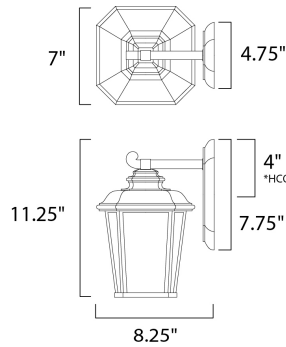

PRODUCT DESCRIPTION

MEASUREMENTS

DIMENSION : 7" W x 11.25" H x 8.25" Ext
BACK PLATE : 4.75" W x 7.75" H x 4" HCO
HANGING WEIGHT : 3.5 lb

LAMPING

INPUT VOLTAGE : 120V
LUMENS : 800 Rated
BULB : 1 x 9W LED E26 Medium , 9W Total
BULB INCLUDED : (Included)
DIMMABLE : Triac CL
CRI : 90+ CRI
COLOR_TEMP : 3000K

FINISHES OPTION

Black Oxide (BO)

GLASS

Weathered Frost WF

MATERIAL

Die Cast Aluminum

RATINGS

cETLus
Wet Location

ADDITIONAL

RATED LIFE 25000 Hours
OPERATING TEMPERATURE:
-20°C (-4°F), 40°C (104°F)

Always consult a qualified electrician before installing any lighting product.