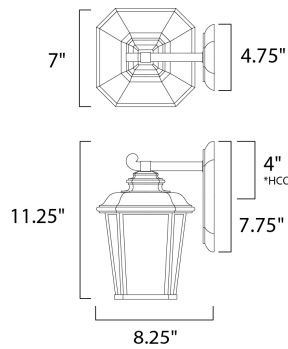

PRODUCT DESCRIPTION

MEASUREMENTS

DIMENSION : 7" W x 11.25" H x 8.25" Ext
BACK PLATE : 4.75" W x 7.75" H x 4" HCO
HANGING WEIGHT : 3.5 lb

LAMPING

INPUT VOLTAGE : 120V
LUMENS : 800 Rated
BULB : 1 x 9W LED E26 Medium , 9W Total
BULB INCLUDED : (Included)
DIMMABLE : Triac CL
CRI : 90+ CRI
COLOR_TEMP : 3000K

FINISHES OPTION

Black Oxide (BO)

GLASS

Weathered Frost WF

MATERIAL

Die Cast Aluminum

RATINGS

cETLus
Wet Location

ADDITIONAL

RATED LIFE 25000 Hours
OPERATING TEMPERATURE:
-20°C (-4°F), 40°C (104°F)

Always consult a qualified electrician before installing any lighting product.