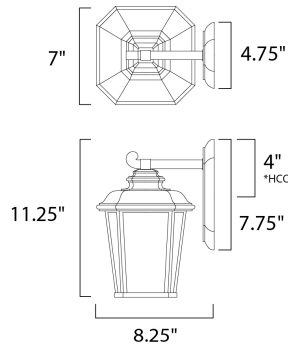

PRODUCT DESCRIPTION

MEASUREMENTS

DIMENSION : 7" W x 11.25" H x 8.25" Ext
BACK PLATE : 4.75" W x 7.75" H x 4" HCO
HANGING WEIGHT : 3.5 lb

LAMPING

INPUT VOLTAGE : 120V
LUMENS : 800 Rated
BULB : 1 x 9W LED E26 Medium , 9W Total
BULB INCLUDED : (Included)
DIMMABLE : Triac CL
CRI : 90+ CRI
COLOR_TEMP : 3000K

FINISHES OPTION

Black Oxide (BO)

GLASS

Weathered Frost WF

MATERIAL

Die Cast Aluminum

RATINGS

cETLus
Wet Location

ADDITIONAL

RATED LIFE 25000 Hours
OPERATING TEMPERATURE:
-20°C (-4°F), 40°C (104°F)

Always consult a qualified electrician before installing any lighting product.