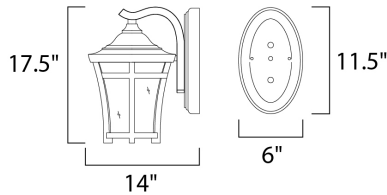

**PRODUCT DESCRIPTION**

**MEASUREMENTS**

DIMENSION : 12" W x 17.5" H x 14" Ext  
 BACK PLATE : 6" W x 11.5" H x 7" HCO  
 HANGING WEIGHT : 8.38 lb

**LAMPING**

INPUT VOLTAGE : 120V  
 LUMENS : 1,100 Rated  
 BULB : 1 x 12W LED E26 Medium , 12W Total  
 BULB INCLUDED : (Included)  
 DIMMABLE : Triac CL  
 CRI : 90+ CRI  
 COLOR\_TEMP : 3000K