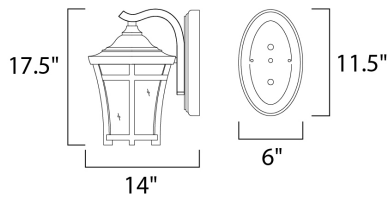

**PRODUCT DESCRIPTION**

**MEASUREMENTS**

DIMENSION : 12" W x 17.5" H x 14" Ext  
 BACK PLATE : 6" W x 11.5" H x 7" HCO  
 HANGING WEIGHT : 8.38 lb

**LAMPING**

INPUT VOLTAGE : 120V  
 LUMENS : 1,100 Rated  
 BULB : 1 x 12W LED E26 Medium , 12W Total  
 BULB INCLUDED : (Included)  
 DIMMABLE : Triac CL  
 CRI : 90+ CRI  
 COLOR\_TEMP : 3000K