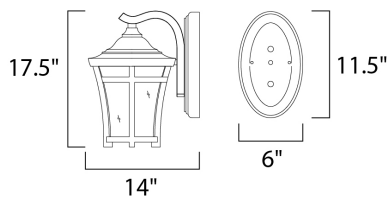

PRODUCT DESCRIPTION

MEASUREMENTS

DIMENSION : 12" W x 17.5" H x 14" Ext
 BACK PLATE : 6" W x 11.5" H x 7" HCO
 HANGING WEIGHT : 8.38 lb

LAMPING

INPUT VOLTAGE : 120V
 LUMENS : 1,100 Rated
 BULB : 1 x 12W LED E26 Medium , 12W Total
 BULB INCLUDED : (Included)
 DIMMABLE : Triac CL
 CRI : 90+ CRI
 COLOR_TEMP : 3000K