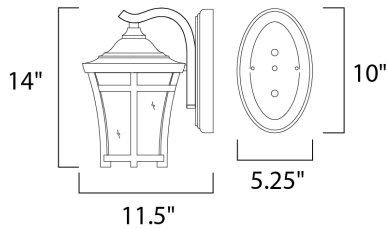

PRODUCT DESCRIPTION

MEASUREMENTS

DIMENSION : 10" W x 14" H x 11.5" Ext
 BACK PLATE : 5.25" W x 10" H x 6" HCO
 HANGING WEIGHT : 5.51 lb

LAMPING

INPUT VOLTAGE : 120V
 LUMENS : 800 Rated
 BULB : 1 x 9W LED E26 Medium , 9W Total
 BULB INCLUDED : (Included)
 DIMMABLE : Triac CL
 CRI : 90+ CRI
 COLOR_TEMP : 3000K