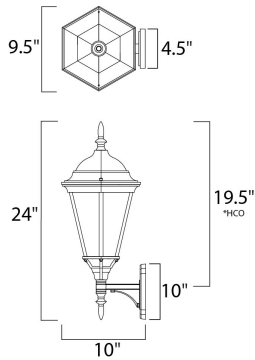

PRODUCT DESCRIPTION