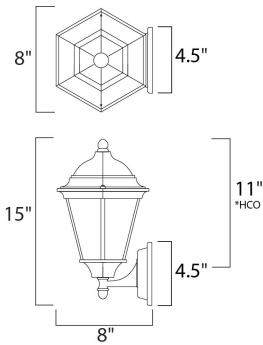

PRODUCT DESCRIPTION

MEASUREMENTS

DIMENSION : 8" W x 15" H x 8" Ext
BACK PLATE : 4.5" W x 4.5" H x 11" HCO
HANGING WEIGHT : 2.8 lb

LAMPING

INPUT VOLTAGE : 120V
LUMENS : 455 Rated
BULB : 1 x 9W LED E26 Medium , 9W Total
BULB INCLUDED : (Included)
DIMMABLE : Triac CL
CRI : 90+ CRI
COLOR_TEMP : 3000K

FINISHES OPTION

- Black (BK)
- Rust Patina (RP)

GLASS

Frosted FT

MATERIAL

Die Cast Aluminum

RATINGS

cETLus
Wet Location

ADDITIONAL

RATED LIFE 25000 Hours
OPERATING TEMPERATURE:
-20°C (-4°F), 40°C (104°F)

PHOTOMETRIC: Report Found Online

Always consult a qualified electrician before installing any lighting product.