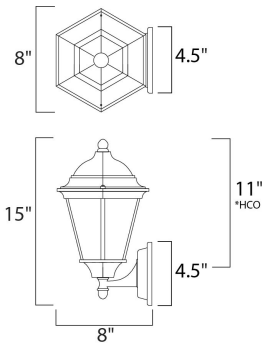

PRODUCT DESCRIPTION

MEASUREMENTS

DIMENSION : 8" W x 15" H x 8" Ext
BACK PLATE : 4.5" W x 4.5" H x 11" HCO
HANGING WEIGHT : 2.8 lb

LAMPING

INPUT VOLTAGE : 120V
LUMENS : 455 Rated
BULB : 1 x 9W LED E26 Medium , 9W Total
BULB INCLUDED : (Included)
DIMMABLE : Triac CL
CRI : 90+ CRI
COLOR_TEMP : 3000K

FINISHES OPTION

- Black (BK)
- Rust Patina (RP)

GLASS

Frosted FT

MATERIAL

Die Cast Aluminum

RATINGS

cETLus
Wet Location

ADDITIONAL

RATED LIFE 25000 Hours
OPERATING TEMPERATURE:
-20°C (-4°F), 40°C (104°F)

PHOTOMETRIC: Report Found Online

Always consult a qualified electrician before installing any lighting product.