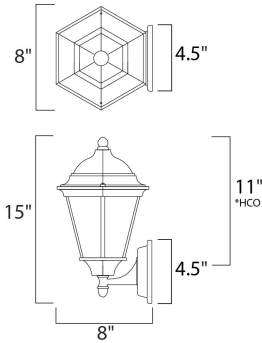

PRODUCT DESCRIPTION

MEASUREMENTS

DIMENSION : 8" W x 15" H x 8" Ext
BACK PLATE : 4.5" W x 4.5" H x 11" HCO
HANGING WEIGHT : 2.8 lb

LAMPING

INPUT VOLTAGE : 120V
LUMENS : 455 Rated
BULB : 1 x 9W LED E26 Medium , 9W Total
BULB INCLUDED : (Included)
DIMMABLE : Triac CL
CRI : 90+ CRI
COLOR_TEMP : 3000K

FINISHES OPTION

- Black (BK)
- Rust Patina (RP)

GLASS

Frosted FT

MATERIAL

Die Cast Aluminum

RATINGS

cETLus
Wet Location

ADDITIONAL

INCANDESCENT WATTS:
RATED LIFE 25000 Hours
OPERATING TEMPERATURE:
-20°C (-4°F), 40°C (104°F)

PHOTOMETRIC: Report Found Online

Always consult a qualified electrician before installing any lighting product.