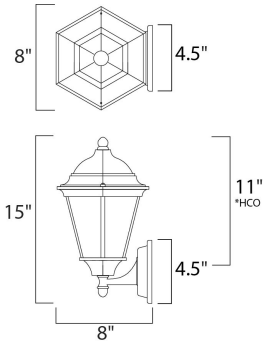

PRODUCT DESCRIPTION

MEASUREMENTS

DIMENSION : 8" W x 15" H x 8" Ext
BACK PLATE : 4.5" W x 4.5" H x 11" HCO
HANGING WEIGHT : 2.8 lb

LAMPING

INPUT VOLTAGE : 120V
LUMENS : 455 Rated
BULB : 1 x 9W LED E26 Medium , 9W Total
BULB INCLUDED : (Included)
DIMMABLE : Triac CL
CRI : 90+ CRI
COLOR_TEMP : 3000K

FINISHES OPTION

- Black (BK)
- Rust Patina (RP)

GLASS

Frosted FT

MATERIAL

Die Cast Aluminum

RATINGS

cETLus
Wet Location

ADDITIONAL

INCANDESCENT WATTS:
RATED LIFE 25000 Hours
OPERATING TEMPERATURE:
-20°C (-4°F), 40°C (104°F)

PHOTOMETRIC: Report Found Online

Always consult a qualified electrician before installing any lighting product.