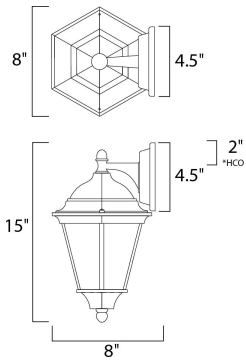

PRODUCT DESCRIPTION