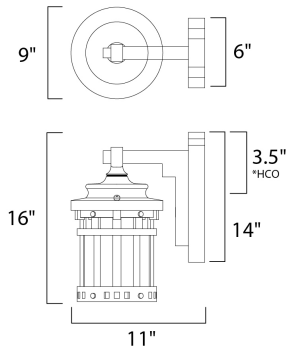

PRODUCT DESCRIPTION

MEASUREMENTS

DIMENSION : 9" W x 16" H x 11" Ext
BACK PLATE : 6" W x 14" H x 3.5" HCO
HANGING WEIGHT : 6.8 lb

LAMPING

INPUT VOLTAGE : 120V
LUMENS : 800 Rated
BULB : 1 x 9W LED E26 Medium , 9W Total
BULB INCLUDED : (Included)
DIMMABLE : Triac CL
CRI : 90+ CRI
COLOR_TEMP : 3000K

FINISHES OPTION

Sienna (SE)

GLASS

Mocha MO

MATERIAL

Die Cast Aluminum

RATINGS

cETLus
Wet Location

ADDITIONAL

INCANDESCENT WATTS:
RATED LIFE 25000 Hours
OPERATING TEMPERATURE:
-20°C (-4°F), 40°C (104°F)

Always consult a qualified electrician before installing any lighting product.