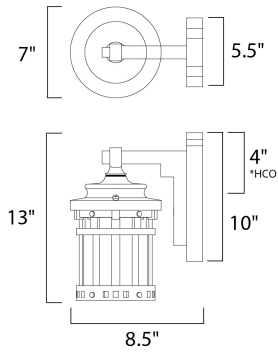

**PRODUCT DESCRIPTION**

\*height from top of the fixture to the outlet

**MEASUREMENTS**

DIMENSION : 7" W x 13" H x 8.5" Ext  
 BACK PLATE : 5.5" W x 10" H x 4" HCO  
 HANGING WEIGHT : 4.29 lb

**LAMPING**

INPUT VOLTAGE : 120V  
 LUMENS : 800 Rated  
 BULB : 1 x 9W LED E26 Medium , 9W Total  
 BULB INCLUDED : (Included)  
 DIMMABLE : Triac CL  
 CRI : 90+ CRI  
 COLOR\_TEMP : 3000K