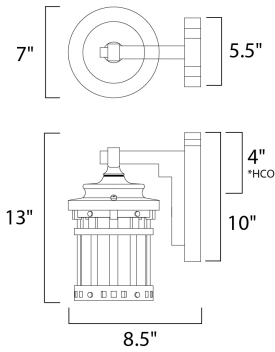

**PRODUCT DESCRIPTION**

\*height from top of the fixture to the outlet

**MEASUREMENTS**

DIMENSION : 7" W x 13" H x 8.5" Ext  
 BACK PLATE : 5.5" W x 10" H x 4" HCO  
 HANGING WEIGHT : 4.29 lb

**LAMPING**

INPUT VOLTAGE : 120V  
 LUMENS : 800 Rated  
 BULB : 1 x 9W LED E26 Medium , 9W Total  
 BULB INCLUDED : (Included)  
 DIMMABLE : Triac CL  
 CRI : 90+ CRI  
 COLOR\_TEMP : 3000K