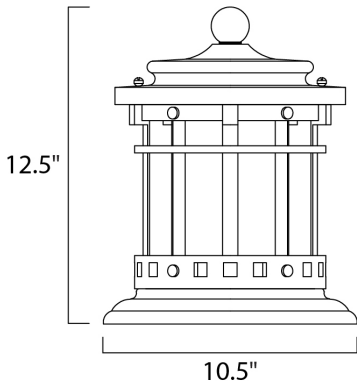

**PRODUCT DESCRIPTION**

**MEASUREMENTS**

DIMENSION : 10.5" W x 12.5" H  
 HANGING WEIGHT : 5.28 lb

**LAMPING**

INPUT VOLTAGE : 120V  
 LUMENS : 800 Rated  
 BULB : 1 x 9W LED E26 Medium , 9W Total  
 BULB INCLUDED : (Included)  
 DIMMABLE : Triac CL  
 CRI : 90+ CRI  
 COLOR\_TEMP : 3000K