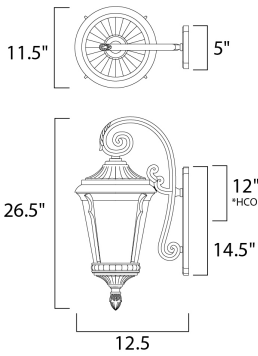

PRODUCT DESCRIPTION