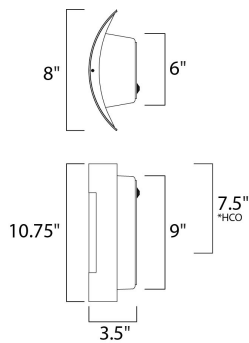

PRODUCT DESCRIPTION