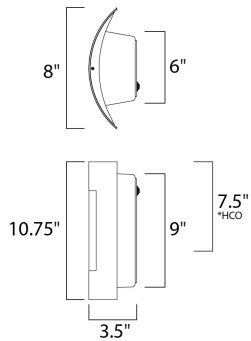

PRODUCT DESCRIPTION

MEASUREMENTS

DIMENSION : 8" W x 10.75" H x 3.5" Ext
BACK PLATE : 6" W x 9" H x 7.5" HCO
HANGING WEIGHT : 2.82 lb

LAMPING

INPUT VOLTAGE : 120V
LUMENS : 900 Rated
BULB : 1 x 9W LED E26 Medium , 9W Total
BULB INCLUDED : (Included)
DIMMABLE : Triac CL
CRI : 90+ CRI
COLOR_TEMP : 3000K
LIGHTING_DIRECTION : Up/Down

FINISHES OPTION

- Bronze (BZ)
- Stainless Steel (SST)

GLASS

White WT

MATERIAL

Stainless Steel, Polycarbonate

RATINGS

cETLus
Wet Location

ADDITIONAL

INSTALL UP/DOWN: Any
INCANDESCENT WATTS:
RATED LIFE 25000 Hours
OPERATING TEMPERATURE:
-20°C (-4°F), 40°C (104°F)

PHOTOMETRIC: Report Found Online

Always consult a qualified electrician before installing any lighting product.