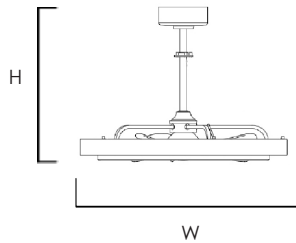

ACCESSORIES (Sold Separately)

FCT6000WT
Wall Control

FCT6100WT
*Sold Separately

ITEM#	LAMPING	DIMENSIONS	DIMMABLE	WEIGHT	BLADES	BLADE PTICH
63001	120V, 30W LED 3000K	D28" X 18.25"H	Yes	30.09 lb	(3) x ABS (Included)	12
63002	120V, 40W LED 3000K	D36" X 18"H	Yes	38.14 lb	(3) X ABS (Included)	12