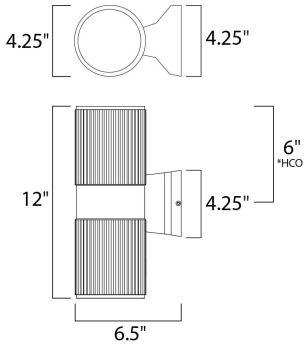

PRODUCT DESCRIPTION

Indirect exterior lighting not only provides illumination where you want it but also highlights the building structure for a beautiful architectural effect. Our collection of up and down lighting fixtures are available in both Architectural Bronze and Brushed Aluminum. They are also available in both Incandescent and LED. The fixtures are sealed with screw lenses that are water tight and allows, for the use of standard light bulbs.

MEASUREMENTS

DIMENSION : 4.25" W x 12" H x 6.5" Ext
BACK PLATE : 4.25" W x 4.25" H x 6" HCO
HANGING WEIGHT : 2.93 lb

LAMPING

INPUT VOLTAGE : 120V
BULB : 2 x 75W Incandescent E26 Medium , 150W Total
BULB INCLUDED : (Not Included)
DIMMABLE : Yes
LIGHTING_DIRECTION : Up/Down

FINISHES OPTION

- Architectural Bronze (ABZ)
- Brushed Aluminum (AL)

MATERIAL

Aluminum

RATINGS

cETLus
Wet Location

ADDITIONAL

INSTALL UP/DOWN: All
OPERATING TEMPERATURE:
-20°C (-4°F), 40°C (104°F)

Always consult a qualified electrician before installing any lighting product.