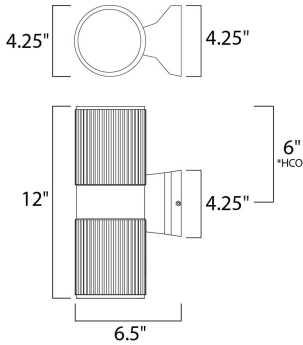

PRODUCT DESCRIPTION

Indirect exterior lighting not only provides illumination where you want it but also highlights the building structure for a beautiful architectural effect. Our collection of up and down lighting fixtures are available in both Architectural Bronze and Brushed Aluminum. They are also available in both Incandescent and LED. The fixtures are sealed with screw lenses that are water tight and allows, for the use of standard light bulbs.

MEASUREMENTS

DIMENSION : 4.25" W x 12" H x 6.5" Ext
BACK PLATE : 4.25" W x 4.25" H x 6" HCO
HANGING WEIGHT : 2.93 lb

LAMPING

INPUT VOLTAGE : 120V
BULB : 2 x 75W Incandescent E26 Medium , 150W Total
BULB INCLUDED : (Not Included)
DIMMABLE : Yes
LIGHTING_DIRECTION : Up/Down

FINISHES OPTION

- Architectural Bronze (ABZ)
- Brushed Aluminum (AL)

MATERIAL

Aluminum

RATINGS

cETLus
Wet Location

ADDITIONAL

INSTALL UP/DOWN: All
OPERATING TEMPERATURE:
-20°C (-4°F), 40°C (104°F)

Always consult a qualified electrician before installing any lighting product.