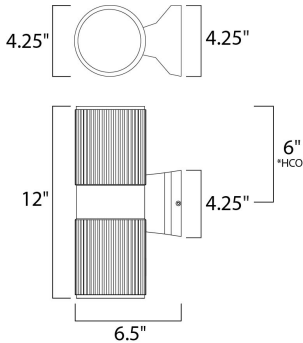

PRODUCT DESCRIPTION

Indirect exterior lighting not only provides illumination where you want it but also highlights the building structure for a beautiful architectural effect. Our collection of up and down lighting fixtures are available in both Architectural Bronze and Brushed Aluminum. They are also available in both Incandescent and LED. The fixtures are sealed with screw lenses that are water tight and allows, for the use of standard light bulbs.

MEASUREMENTS

DIMENSION : 4.25" W x 12" H x 6.5" Ext
BACK PLATE : 4.25" W x 4.25" H x 6" HCO
HANGING WEIGHT : 2.93 lb

LAMPING

INPUT VOLTAGE : 120V
BULB : 2 x 75W Incandescent E26 Medium , 150W Total
BULB INCLUDED : (Not Included)
DIMMABLE : Yes
LIGHTING_DIRECTION : Up/Down

FINISHES OPTION

- Architectural Bronze (ABZ)
- Brushed Aluminum (AL)

MATERIAL

Aluminum

RATINGS

cETLus
Wet Location

ADDITIONAL

INSTALL UP/DOWN: All
OPERATING TEMPERATURE:
-20°C (-4°F), 40°C (104°F)

Always consult a qualified electrician before installing any lighting product.