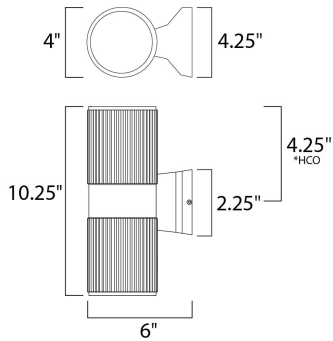

PRODUCT DESCRIPTION

Indirect exterior lighting not only provides illumination where you want it but also highlights the building structure for a beautiful architectural effect. Our collection of up and down lighting fixtures are available in both Architectural Bronze and Brushed Aluminum. They are also available in both Incandescent and LED. The fixtures are sealed with screw lenses that are water tight and allows, for the use of standard light bulbs.

MEASUREMENTS

DIMENSION : 4" W x 10.25" H x 6" Ext
BACK PLATE : 4.25" W x 2.25" H x 4.25" HCO
HANGING WEIGHT : 2.93 lb

LAMPING

INPUT VOLTAGE : 120V
BULB : 2 x 50W Incandescent E26 Medium , 100W Total
BULB INCLUDED : (Not Included)
DIMMABLE : Yes
LIGHTING_DIRECTION : Up/Down

FINISHES OPTION

- Architectural Bronze (ABZ)
- Brushed Aluminum (AL)

MATERIAL

Aluminum

RATINGS

cETLus
Wet Location

ADDITIONAL

INSTALL UP/DOWN: All
OPERATING TEMPERATURE:
-20°C (-4°F), 40°C (104°F)

Always consult a qualified electrician before installing any lighting product.