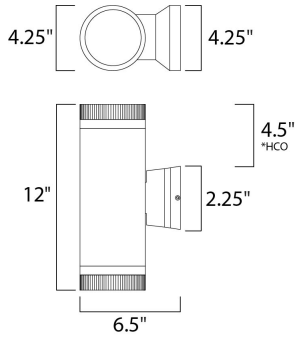

PRODUCT DESCRIPTION

Indirect exterior lighting not only provides illumination where you want it but also highlights the building structure for a beautiful architectural effect. Our collection of up and down lighting fixtures are available in both Architectural Bronze and Brushed Aluminum. They are also available in both Incandescent and LED. The fixtures are sealed with screw lenses that are water tight and allows, for the use of standard light bulbs.

MEASUREMENTS

DIMENSION : 4.25" W x 12" H x 6.5" Ext
BACK PLATE : 4.63" W x 4.63" H x 4.5" HCO
HANGING WEIGHT : 3.3 lb

LAMPING

INPUT VOLTAGE : 120V
BULB : 2 x 50W Incandescent E26 Medium , 100W Total
BULB INCLUDED : (Not Included)
DIMMABLE : Yes
LIGHTING_DIRECTION : Up/Down

FINISHES OPTION

- Architectural Bronze (ABZ)
- Brushed Aluminum (AL)

MATERIAL

Aluminum + Glass

RATINGS

cETLus
Wet Location

ADDITIONAL

INSTALL UP/DOWN: Any
OPERATING TEMPERATURE:
-20°C (-4°F), 40°C (104°F)

Always consult a qualified electrician before installing any lighting product.