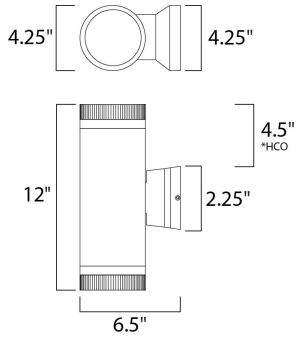

PRODUCT DESCRIPTION

Indirect exterior lighting not only provides illumination where you want it but also highlights the building structure for a beautiful architectural effect. Our collection of up and down lighting fixtures are available in both Architectural Bronze and Brushed Aluminum. They are also available in both Incandescent and LED. The fixtures are sealed with screw lenses that are water tight and allows, for the use of standard light bulbs.

MEASUREMENTS

DIMENSION : 4.25" W x 12" H x 6.5" Ext
BACK PLATE : 4.63" W x 4.63" H x 4.5" HCO
HANGING WEIGHT : 3.3 lb

LAMPING

INPUT VOLTAGE : 120V
BULB : 2 x 9W LED E26 Medium , 18W Total
BULB INCLUDED : (Not Included)
DIMMABLE : Yes
COLOR_TEMP : 2700K
LIGHTING_DIRECTION : Up/Down

FINISHES OPTION

- Architectural Bronze (ABZ)
- Brushed Aluminum (AL)

MATERIAL

Aluminum + Glass

RATINGS

cETLus
Wet Location

ADDITIONAL

INSTALL UP/DOWN: Any
OPERATING TEMPERATURE:
-20°C (-4°F), 40°C (104°F)

Always consult a qualified electrician before installing any lighting product.