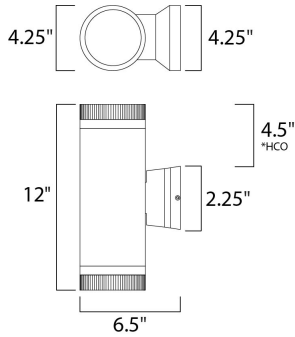

PRODUCT DESCRIPTION

Indirect exterior lighting not only provides illumination where you want it but also highlights the building structure for a beautiful architectural effect. Our collection of up and down lighting fixtures are available in both Architectural Bronze and Brushed Aluminum. They are also available in both Incandescent and LED. The fixtures are sealed with screw lenses that are water tight and allows, for the use of standard light bulbs.

MEASUREMENTS

DIMENSION : 4.25" W x 12" H x 6.5" Ext
BACK PLATE : 4.63" W x 4.63" H x 4.5" HCO
HANGING WEIGHT : 3.3 lb

LAMPING

INPUT VOLTAGE : 120V
BULB : 2 x 50W Incandescent E26 Medium , 100W Total
BULB INCLUDED : (Not Included)
DIMMABLE : Yes
LIGHTING_DIRECTION : Up/Down

FINISHES OPTION

- Architectural Bronze (ABZ)
- Brushed Aluminum (AL)

MATERIAL

Aluminum + Glass

RATINGS

cETLus
Wet Location

ADDITIONAL

INSTALL UP/DOWN: Any
OPERATING TEMPERATURE:
-20°C (-4°F), 40°C (104°F)

Always consult a qualified electrician before installing any lighting product.