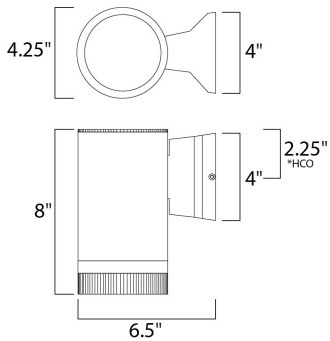

PRODUCT DESCRIPTION

Indirect exterior lighting not only provides illumination where you want it but also highlights the building structure for a beautiful architectural effect. Our collection of up and down lighting fixtures are available in both Architectural Bronze and Brushed Aluminum. They are also available in both Incandescent and LED. The fixtures are sealed with screw lenses that are water tight and allows, for the use of standard light bulbs.

MEASUREMENTS

DIMENSION : 4.25" W x 8" H x 6.5" Ext
BACK PLATE : 4" W x 4" H x 2.25" HCO
HANGING WEIGHT : 2.57 lb

LAMPING

INPUT VOLTAGE : 120V
BULB : 1 x 50W Incandescent E26 Medium , 50W Total
BULB INCLUDED : (Not Included)
DIMMABLE : Yes

FINISHES OPTION

- Architectural Bronze (ABZ)
- Brushed Aluminum (AL)

MATERIAL

Aluminum + Glass

RATINGS

cETLus
Wet Location

ADDITIONAL

INSTALL UP/DOWN: Down
OPERATING TEMPERATURE:
-20°C (-4°F), 40°C (104°F)

Always consult a qualified electrician before installing any lighting product.