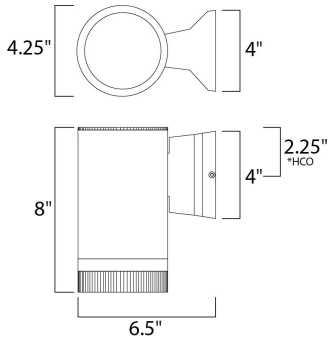

PRODUCT DESCRIPTION

Indirect exterior lighting not only provides illumination where you want it but also highlights the building structure for a beautiful architectural effect. Our collection of up and down lighting fixtures are available in both Architectural Bronze and Brushed Aluminum. They are also available in both Incandescent and LED. The fixtures are sealed with screw lenses that are water tight and allows, for the use of standard light bulbs.

MEASUREMENTS

DIMENSION : 4.25" W x 8" H x 6.5" Ext
BACK PLATE : 4" W x 4" H x 2.25" HCO
HANGING WEIGHT : 2.57 lb

LAMPING

INPUT VOLTAGE : 120V
BULB : 1 x 50W Incandescent E26 Medium , 50W Total
BULB INCLUDED : (Not Included)
DIMMABLE : Yes

FINISHES OPTION

- Architectural Bronze (ABZ)
- Brushed Aluminum (AL)

MATERIAL

Aluminum + Glass

RATINGS

cETLus
Wet Location

ADDITIONAL

INSTALL UP/DOWN: Down
OPERATING TEMPERATURE:
-20°C (-4°F), 40°C (104°F)

Always consult a qualified electrician before installing any lighting product.