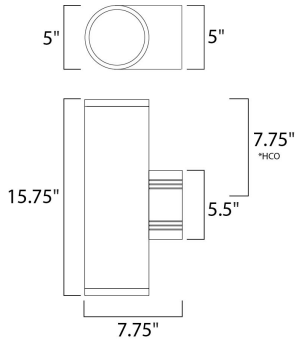

PRODUCT DESCRIPTION

Indirect exterior lighting not only provides illumination where you want it but also highlights the building structure for a beautiful architectural effect. Our collection of up and down lighting fixtures are available in both Architectural Bronze and Brushed Aluminum. They are also available in both Incandescent and LED. The fixtures are sealed with screw lenses that are water tight and allows, for the use of standard light bulbs.

MEASUREMENTS

DIMENSION : 5" W x 15.75" H x 7.75" Ext
BACK PLATE : 5" W x 5.5" H x 7.75" HCO
HANGING WEIGHT : 5.5 lb

LAMPING

INPUT VOLTAGE : 120V
BULB : 2 x 75W Incandescent E26 Medium , 150W Total
BULB INCLUDED : (Not Included)
DIMMABLE : Yes
LIGHTING_DIRECTION : Up/Down

FINISHES OPTION

- Architectural Bronze (ABZ)
- Brushed Aluminum (AL)

MATERIAL

Aluminum + Glass

RATINGS

cETLus
Wet Location

ADDITIONAL

INSTALL UP/DOWN: Any
OPERATING TEMPERATURE:
-20°C (-4°F), 40°C (104°F)

Always consult a qualified electrician before installing any lighting product.