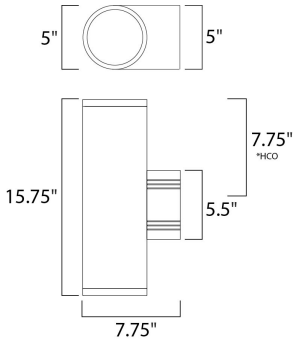

PRODUCT DESCRIPTION

Indirect exterior lighting not only provides illumination where you want it but also highlights the building structure for a beautiful architectural effect. Our collection of up and down lighting fixtures are available in both Architectural Bronze and Brushed Aluminum. They are also available in both Incandescent and LED. The fixtures are sealed with screw lenses that are water tight and allows, for the use of standard light bulbs.

MEASUREMENTS

DIMENSION : 5" W x 15.75" H x 7.75" Ext
BACK PLATE : 5" W x 5.5" H x 7.75" HCO
HANGING WEIGHT : 5.5 lb

LAMPING

INPUT VOLTAGE : 120V
BULB : 2 x 75W Incandescent E26 Medium , 150W Total
BULB INCLUDED : (Not Included)
DIMMABLE : Yes
LIGHTING_DIRECTION : Up/Down

FINISHES OPTION

- Architectural Bronze (ABZ)
- Brushed Aluminum (AL)

MATERIAL

Aluminum + Glass

RATINGS

cETLus
Wet Location

ADDITIONAL

INSTALL UP/DOWN: Any
OPERATING TEMPERATURE:
-20°C (-4°F), 40°C (104°F)

Always consult a qualified electrician before installing any lighting product.