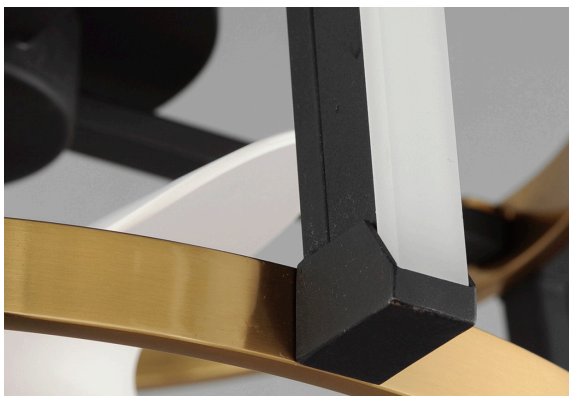

DARLING | 61022

For those with smaller spaces in need of a fan, this is the Darling Fandelight. Eliminating the downrod of a typical fandelight, this hugger Fandelight provides stylish trends with a low profile integrated fan. The combination finish of Natural Aged Brass, Matte Black, and the white fan blades make this a design that delivers trend, not just functionality. Fully dimmable and the features can be controlled by wall control provided or through its Wifi-enabled technology.

ENERGY INFO AT HIGH SPEED

AIRFLOW: 1130 CFM
AIRFLOW EFFECIENCY: 50 CFM / W
ELECTRICITY USE: 22.6W

FINISH & MATERIAL

 **BLACK / NATURAL
 AGED BRASS (WTBKNAB)**

BLADES

MATERIAL: ABS
PITCH: 35°

Always consult a qualified electrician before installing any lighting product.