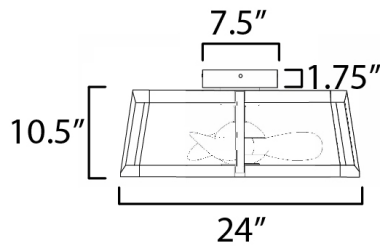

61022

- Dimmable only at 120V with Triac
- 80+ CRI
- Wifi Enabled

Job Name : _____
Job Type : _____
Quantity : _____
Comments : _____

FCT6100WT (Remote Control)

FANDELIGHT™
Magnetically Connect to Wall Plate.
Light Dimming.
Battery Operated.
*CCT tuning on select SKU's

PRODUCT DESCRIPTION

For those with smaller spaces in need of a fan, look no further than this Darling Fandelight. Eliminating the fan rod of a typical fandelight, this is the first hugger Fandelight that provides stylish trends with a low profile integrated fan. The combination finish of Natural Aged Brass, Matte Black, and the white fan blades make this a design that delivers trend, not just functionality. Fully dimmable and the Fandelight features can be controlled by the attractive remote provided or through its Wifi-enabled technology.

FINISHES:

BLACK /NATURAL AGED BRASS (WTBKNA B) w/White Blades

GLASS

White WT

MATERIAL

Steel + Aluminum Body
ABS Blades

RATINGS

cETLus
Damp Location

ADDITIONAL

RATED LIFE 30000 Hours
OPERATING TEMPERATURE:
-20°C (-4°F), 40°C (104°F)

ITEM#	LAMPING	DIMENSIONS	LUMENS	RATED DEL	WEIGHT	BLADES	BLADE PITCH
61022	120V, (4) x 7.25W, 29W Total, LED 3000K	D24" X 10.5"H	3,400	2,200	19.4 lb	(3) x ABS (Included)	12

Energy Information at High Speeds		
AIRFLOW CFM	AIRFLOW EFFICIENCY	ELECTRICITY USE
1130 CFM	50 CFM / W	22.6W

ENERGYGUIDE

Estimated
Yearly Energy Cost

$6

$3 | | | $34
Cost Range of Similar Models (19" - 84")

• Based on 12 cents per kWh and 6.4 hours use per day
• Your cost depends on rates and use
• Energy Use: 22.6 Watts

Airflow

1130

Cubic Feet Per Minute

• The higher the airflow, the more air the fan will move
• Airflow Efficiency: 50 Cubic Feet Per Minute Per Watt

All estimates based on typical use, excluding lights ftc.gov/energy