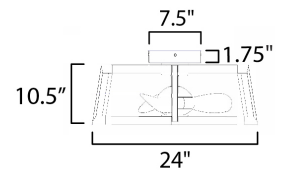

Indoor | DC Motor | ABS Blades | Wi-Fi Enabled | Dimmable

61022

FCT6000WT
(Included)

61022

LAMPING

4 x 7.25W | 29 PCB LED
COLOR TEMP: 3000K, **CRI:** 80+
LUMENS: 1m 2200 DELIVERED

DIMENSIONS

24" D x 10.5" H
BLADES: 3 x 7.5"