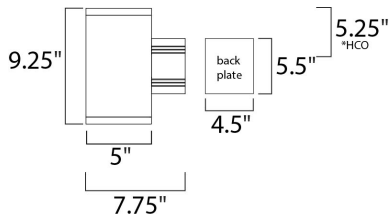

PRODUCT DESCRIPTION

Indirect exterior lighting not only provides illumination where you want it but also highlights the building structure for a beautiful architectural effect. Our collection of up and down lighting fixtures are available in both Architectural Bronze and Brushed Aluminum. They are also available in both Incandescent and LED. The fixtures are sealed with screw lenses that are water tight and allows, for the use of standard light bulbs.

MEASUREMENTS

- DIMENSION : 5" W x 9.25" H x 7.75" Ext
- BACK PLATE : 4.5" W x 5.5" H x 5.25" HCO
- HANGING WEIGHT : 3.99 lb

LAMPING

- INPUT VOLTAGE : 120V
- BULB : 1 x 75W Incandescent E26 Medium , 75W Total
- BULB INCLUDED : (Not Included)
- DIMMABLE : Yes

FINISHES OPTION

- Architectural Bronze (ABZ)
- Brushed Aluminum (AL)

MATERIAL

Aluminum + Glass

RATINGS

cETLus
Wet Location
DARKSKY

ADDITIONAL

INSTALL UP/DOWN: Down
OPERATING TEMPERATURE:
-20°C (-4°F), 40°C (104°F)

Always consult a qualified electrician before installing any lighting product.