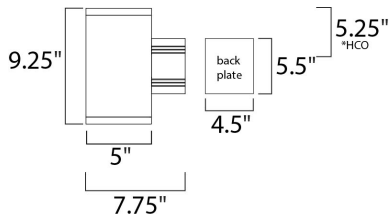

PRODUCT DESCRIPTION

Indirect exterior lighting not only provides illumination where you want it but also highlights the building structure for a beautiful architectural effect. Our collection of up and down lighting fixtures are available in both Architectural Bronze and Brushed Aluminum. They are also available in both Incandescent and LED. The fixtures are sealed with screw lenses that are water tight and allows, for the use of standard light bulbs.

MEASUREMENTS

- DIMENSION : 5" W x 9.25" H x 7.75" Ext
- BACK PLATE : 4.5" W x 5.5" H x 5.25" HCO
- HANGING WEIGHT : 3.99 lb

LAMPING

- INPUT VOLTAGE : 120V
- BULB : 1 x 75W Incandescent E26 Medium , 75W Total
- BULB INCLUDED : (Not Included)
- DIMMABLE : Yes

FINISHES OPTION

- Architectural Bronze (ABZ)
- Brushed Aluminum (AL)

MATERIAL

Aluminum + Glass

RATINGS

cETLus
Wet Location
DARKSKY

ADDITIONAL

INSTALL UP/DOWN: Down
OPERATING TEMPERATURE:
-20°C (-4°F), 40°C (104°F)

Always consult a qualified electrician before installing any lighting product.