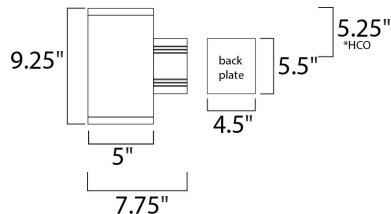

PRODUCT DESCRIPTION

Indirect exterior lighting not only provides illumination where you want it but also highlights the building structure for a beautiful architectural effect. Our collection of up and down lighting fixtures are available in both Architectural Bronze and Brushed Aluminum. They are also available in both Incandescent and LED. The fixtures are sealed with screw lenses that are water tight and allows, for the use of standard light bulbs.

MEASUREMENTS

- DIMENSION : 5" W x 9.25" H x 7.75" Ext
- BACK PLATE : 4.5" W x 5.5" H x 5.25" HCO
- HANGING WEIGHT : 3.99 lb

LAMPING

- INPUT VOLTAGE : 120V
- BULB : 1 x 75W Incandescent E26 Medium , 75W Total
- BULB INCLUDED : (Not Included)
- DIMMABLE : Yes

FINISHES OPTION

- Architectural Bronze (ABZ)
- Brushed Aluminum (AL)

MATERIAL

Aluminum + Glass

RATINGS

cETLus
Wet Location
DARKSKY

ADDITIONAL

INSTALL UP/DOWN: Down
OPERATING TEMPERATURE:
-20°C (-4°F), 40°C (104°F)

Always consult a qualified electrician before installing any lighting product.