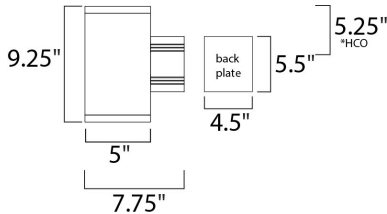

PRODUCT DESCRIPTION

Indirect exterior lighting not only provides illumination where you want it but also highlights the building structure for a beautiful architectural effect. Our collection of up and down lighting fixtures are available in both Architectural Bronze and Brushed Aluminum. They are also available in both Incandescent and LED. The fixtures are sealed with screw lenses that are water tight and allows, for the use of standard light bulbs.

MEASUREMENTS

DIMENSION : 5" W x 9.25" H x 7.75" Ext
BACK PLATE : 4.5" W x 5.5" H x 5.25" HCO
HANGING WEIGHT : 3.99 lb

LAMPING

INPUT VOLTAGE : 120V
BULB : 1 x 75W Incandescent E26 Medium , 75W Total
BULB INCLUDED : (Not Included)
DIMMABLE : Yes

FINISHES OPTION

- Architectural Bronze (ABZ)
- Brushed Aluminum (AL)

MATERIAL

Aluminum + Glass

RATINGS

cETLus
Wet Location
DARKSKY

ADDITIONAL

INSTALL UP/DOWN: Down
OPERATING TEMPERATURE:
-20°C (-4°F), 40°C (104°F)

Always consult a qualified electrician before installing any lighting product.