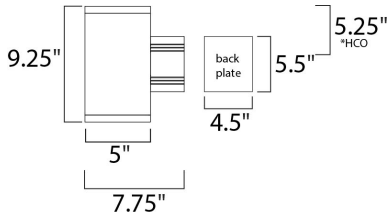

PRODUCT DESCRIPTION

Indirect exterior lighting not only provides illumination where you want it but also highlights the building structure for a beautiful architectural effect. Our collection of up and down lighting fixtures are available in both Architectural Bronze and Brushed Aluminum. They are also available in both Incandescent and LED. The fixtures are sealed with screw lenses that are water tight and allows, for the use of standard light bulbs.

MEASUREMENTS

- DIMENSION : 5" W x 9.25" H x 7.75" Ext
- BACK PLATE : 4.5" W x 5.5" H x 5.25" HCO
- HANGING WEIGHT : 3.99 lb

LAMPING

- INPUT VOLTAGE : 120V
- BULB : 1 x 75W Incandescent E26 Medium , 75W Total
- BULB INCLUDED : (Not Included)
- DIMMABLE : Yes

FINISHES OPTION

- Architectural Bronze (ABZ)
- Brushed Aluminum (AL)

MATERIAL

Aluminum + Glass

RATINGS

cETLus
Wet Location
DARKSKY

ADDITIONAL

INSTALL UP/DOWN: Down
OPERATING TEMPERATURE:
-20°C (-4°F), 40°C (104°F)

Always consult a qualified electrician before installing any lighting product.