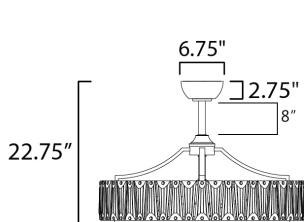

61018

- Includes One 8" Downrod
- Includes Remote Control
- Title 20
- Color Tunable
- Wifi Enabled

61018GS

61018BK

Job Name : _____
 Job Type : _____
 Quantity : _____
 Comments : _____

ACCESSORIES (Sold Separately)

MEASUREMENTS

DIMENSION	: 32.75" D x 22.75" H
BLADES	: 3 x 22"
MAX OAH	: 22.75" OAH
CANOPY	: 6.75" W x 2.75" H x 6.75" L
HANGING WEIGHT	: 36.93 lb

LAMPING

INPUT VOLTAGE	: 120V
LUMENS	: 2,650 Rated (2,380 Del.)
BULB	: 8 x 4W E12 LED , 32W Total
DIMMABLE	: By Control Provided
CRI	: 80+ CRI
COLOR_TEMP	: 3000K