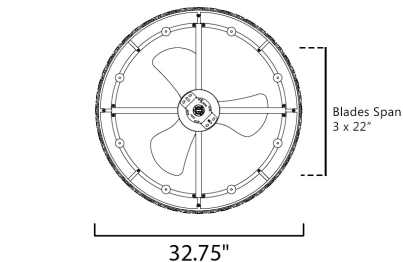

ENERGY INFORMATION AT HIGH SPEED

AIRFLOW	: 2600 CFM
ELECTRICITY USE	: 20W
AIRFLOW EFFICIENCY	: 130 CFM / W

FINISHES OPTION

- Black
- Golden Silver

MATERIAL

Glass+Steel+ABS

RATINGS

cETLus
Damp Location

INCLUDES

- Wall Mountable Remote Control
- 1 x 8" Downrod

DOWNROD OPTIONS

- 18" (FRD0118BK, GS)
- 24" (FRD0124BK, GS)
- 30" (FRD0130BK, GS)
- 36" (FRD0136BK, GS)

ADDITIONAL

OPERATING TEMPERATURE:
-20°C (-4°F), 40°C (104°F)