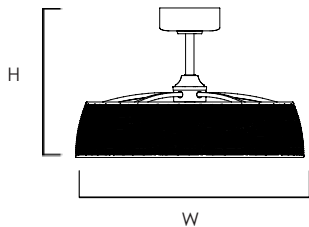

FINISHES OPTION

- Natural Rattan w/Dark Bronze (NADBZ)
- Dark Rattan w/Dark Bronze (RADBZ)

MATERIAL

Hand Woven Rattan, Steel, ABS

RATINGS

cETLus
Damp Location

INCLUDES

- Wall Mountable Remote Control
- 1 x 8" Downrod

DOWNROD OPTIONS (wire included)

- 18" (FRD0118DBZ)
- 24" (FRD0124DBZ)
- 30" (FRD0130DBZ)
- 36" (FRD0136DBZ)