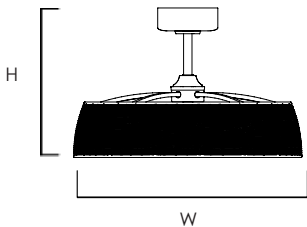

FINISHES OPTION

- Natural Rattan w/Dark Bronze (NADBZ)
- Dark Rattan w/Dark Bronze (RADBZ)

MATERIAL

Hand Woven Rattan, Steel, ABS

RATINGS

cETLus
Damp Location

INCLUDES

- Wall Mountable Remote Control
- 1 x 8" Downrod

DOWNROD OPTIONS (wire included)

- 18" (FRD0118DBZ)
- 24" (FRD0124DBZ)
- 30" (FRD0130DBZ)
- 36" (FRD0136DBZ)