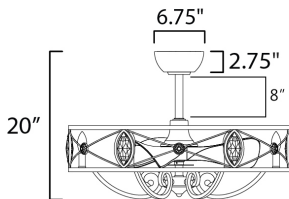

61013

- 80 + CRI
- Dimmable
- DC Motor
- Includes One 8" Downrod
- Includes Remote Control
- Color Tunable
- Wifi Enabled

Job Name : _____
Job Type : _____
Quantity : _____
Comments : _____

ACCESSORIES

PRODUCT DESCRIPTION

This romantic Fandelier delivers luxury appeal and timeless sophistication. Gracefully curved arms support a crown affixed with Beveled Crystals jewels. LED candelabra bulbs are positioned behind the crystal to illuminate each crystal individually. A Wi-Fi enabled control is housed in the canopy that can be either operated by the remote provided or Smart Home apps without the use of a bridge.

FINISHES:

SILVER MIST w/Silver Blades

MATERIAL

Steel, Glass
ABS Blades

RATINGS

cETLus
Damp Location

INCLUDES

- Wall Mountable Remote Control
- 1 x 8" Downrod

DOWNROD OPTIONS

- 18" (FRD0118SM)
- 24" (FRD0124SM)
- 30" (FRD0130SM)
- 36" (FRD0136SM)

ITEM#	LAMPING	DIMENSIONS	LUMENS	WEIGHT	BLADES	BLADE PTICH
61013	120V, 6 X 4W, 24W Total, LED 3000K	D30.75" X 20"H	2,000 1,800	20.06 lb	(3) x 22" (Included)	12

Energy Information at High Speeds		
AIRFLOW CFM	AIRFLOW EFFICIENCY	ELECTRICITY USE
2600 CFM	130 CFM / W	20W

ENERGYGUIDE

Estimated Yearly Energy Cost: **$6**

Airflow: **2600** Cubic Feet Per Minute

Cost Range of Similar Models (19" - 84"): $3 - $34

• Based on 12 cents per kWh and 6.4 hours use per day
• Your cost depends on rates and use
• Energy Use: 20 Watts
• The higher the airflow, the more air the fan will move
• Airflow Efficiency: 130 Cubic Feet Per Minute Per Watt

All estimates based on typical use, excluding lights. fct.gov/energy

ADDITIONAL

RATED LIFE: 20,000 Hours
OPERATING TEMPERATURE: -20° C (-4°F), 40°C (104°F)
LIGHTING DIRECTION: Down

Always consult a qualified electrician before installing any lighting product.