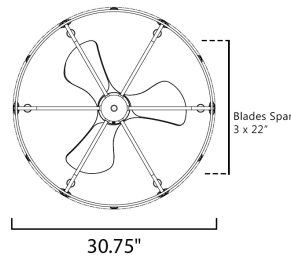

61013

- 80 + CRI
- Dimmable
- DC Motor
- Includes One 8" Downrod
- Includes Remote Control
- Color Tunable
- Wifi Enabled

Job Name : _____
Job Type : _____
Quantity : _____
Comments : _____

ACCESSORIES

PRODUCT DESCRIPTION

This romantic Fandelier delivers luxury appeal and timeless sophistication. Gracefully curved arms support a crown affixed with Beveled Crystals jewels. LED candelabra bulbs are positioned behind the crystal to illuminate each crystal individually. A Wi-Fi enabled control is housed in the canopy that can be either operated by the remote provided or Smart Home apps without the use of a bridge.

FINISHES:

SILVER MIST w/Silver Blades

MATERIAL

Steel, Glass
ABS Blades

RATINGS

cETLus
Damp Location

INCLUDES

- Wall Mountable Remote Control
- 1 x 8" Downrod

DOWNROD OPTIONS

- 18" (FRD0118SM)
- 24" (FRD0124SM)
- 30" (FRD0130SM)
- 36" (FRD0136SM)

ITEM#	LAMPING	DIMENSIONS	LUMENS	WEIGHT	BLADES	BLADE PTICH
61013	120V, 6 X 4W, 24W Total, LED 3000K	D30.75" X 20"H	2,000 1,800	20.06 lb	(3) x 22" (Included)	12

Energy Information at High Speeds		
AIRFLOW CFM	AIRFLOW EFFICIENCY	ELECTRICITY USE
2600 CFM	130 CFM / W	20W

ENERGYGUIDE

Estimated Yearly Energy Cost: **$6**

Airflow: **2600** Cubic Feet Per Minute

Cost Range of Similar Models (19" - 84"): $3 - $34

• Based on 12 cents per kWh and 6.4 hours use per day
• Your cost depends on rates and use
• Energy Use: 20 Watts
• The higher the airflow, the more air the fan will move
• Airflow Efficiency: 130 Cubic Feet Per Minute Per Watt

All estimates based on typical use, excluding lights. fct.gov/energy

ADDITIONAL

RATED LIFE: 20,000 Hours
OPERATING TEMPERATURE: -20° C (-4°F), 40°C (104°F)
LIGHTING DIRECTION: Down

Always consult a qualified electrician before installing any lighting product.