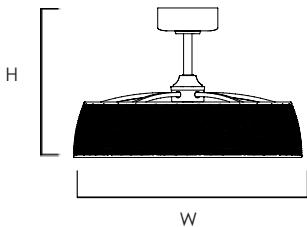

- Always consult a qualified electrician before installing any lighting product
- Installation Requirements:
 Ceiling fan attaches to electrical junction box securely anchored and capable of withstanding at least 35 lbs

FCT6100WT (Remote Control)

FANDELIGHT™
 Magnetically Connect to Wall Plate.
 Light Dimming,
 Battery Operated.
 *CCT tuning on select SKU's

MEASUREMENTS

MODEL	DIMENSION	BLADES	CANOPY	HANGING WEIGHT
61012	29"W x 18.5"H	3 x 22"	7.5"W x 2.75"H	16.05 lb
61014	36"W x 19.75"H	3 x 28"	7.5"W x 2.75"H	24.25 lb