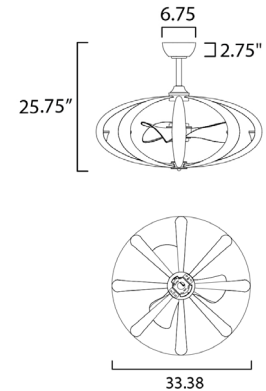

61009

FCT6000WT
(Included)

61009

LAMPING	DIMENSIONS	ENERGY INFO AT HIGH SPEED	DOWNRODS
48W PCB LED COLOR TEMP: 3000K, CRI: 80+ LUMENS: 1m 3600 DELIVERED	33.5" D x 25.75" H BLADE: 3 x 10.6"	AIRFLOW: 2600 CFM AIRFLOW EFFECIENCY: 130 CFM / W ELECTRICITY USE: 20W	12" (FRD0112) 18" (FRD0118) 24" (FRD0124) 30" (FRD0130) 36" (FRD0136)

FINISH & MATERIAL	BLADES
 BRONZE / GOLD (BZGLD)	MATERIAL: ABS PITCH: 12°

Includes:
8" Downrod

Always consult a qualified electrician before installing any lighting product.

WESTERN DISTRIBUTION CENTER (HEADQUARTER)
253 NORTH VINELAND AVE | CITY OF INDUSTRY, CA 91746