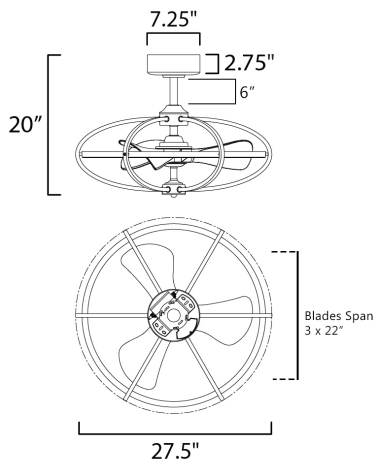

ENERGY INFORMATION AT HIGH SPEED

AIRFLOW	: 2600 CFM
ELECTRICITY USE	: 20W
AIRFLOW EFFICIENCY	: 130 CFM / W

FINISHES OPTION

- Black
- Satin Nickel

MATERIAL

Aluminum+Steel+ABS

RATINGS

cETLus
Damp Location

INCLUDES

- Wall Mountable Remote Control
- 1 x 6" Downrod

DOWNROD OPTIONS

- 18" (FRD0118BK, SN)
- 24" (FRD0124BK, SN)
- 30" (FRD0130BK, SN)
- 36" (FRD0136BK, SN)

ADDITIONAL

RATED LIFE: 35,000 Hours
OPERATING TEMPERATURE: -20° C (-4°F), 40°C (104°F)
LIGHTING DIRECTION: Down