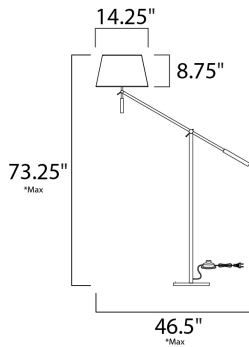

FINISHES OPTION

 Polished Chrome (PC)

MATERIAL

Steel, Fabric Shade

RATINGS

cETLus
Dry Location

ADDITIONAL

ADJUSTABLE
OPERATING TEMPERATURE:
-20°C (-4°F), 40°C (104°F)

*max overall height

MEASUREMENTS

DIMENSION : 46.5" L x 14.25" W x 48" H
 MAX OAH : 73.25" OAH x 9.8" W
 HANGING WEIGHT : 15.87 lb

LAMPING

INPUT VOLTAGE : 120V
 LUMENS : 1,120 Rated
 BULB : 1 x 16W LED E26 Medium , 16W Total
 BULB INCLUDED : (Included)
 DIMMABLE : Electronic Low Voltage (ELV)
 CRI : 90+ CRI
 COLOR_TEMP : 3000K