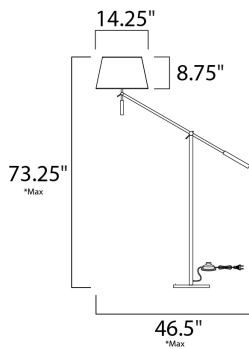

FINISHES OPTION

 Polished Chrome (PC)

MATERIAL

Steel, Fabric Shade

RATINGS

cETLus
Dry Location

ADDITIONAL

ADJUSTABLE
OPERATING TEMPERATURE:
-20°C (-4°F), 40°C (104°F)

*max overall height

MEASUREMENTS

DIMENSION : 46.5" L x 14.25" W x 48" H
MAX OAH : 73.25" OAH x 9.8" W
HANGING WEIGHT : 15.87 lb

LAMPING

INPUT VOLTAGE : 120V
LUMENS : 1,120 Rated
BULB : 1 x 16W LED E26 Medium , 16W Total
BULB INCLUDED : (Included)
DIMMABLE : Electronic Low Voltage (ELV)
CRI : 90+ CRI
COLOR_TEMP : 3000K