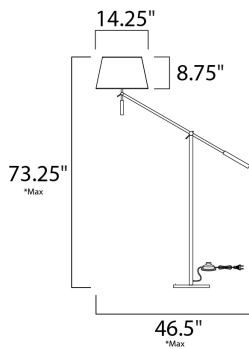

\*max overall height

**MEASUREMENTS**

DIMENSION : 46.5" L x 14.25" W x 48" H  
 MAX OAH : 73.25" OAH x 9.8" W  
 HANGING WEIGHT : 15.87 lb

**LAMPING**

INPUT VOLTAGE : 120V  
 LUMENS : 1,120 Rated  
 BULB : 1 x 16W LED E26 Medium , 16W Total  
 BULB INCLUDED : (Included)  
 DIMMABLE : Electronic Low Voltage (ELV)  
 CRI : 90+ CRI  
 COLOR\_TEMP : 3000K