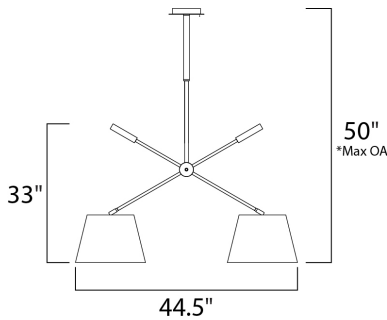

\*max overall height

**MEASUREMENTS**

DIMENSION : 44.5" L x 13.75" W x 33" H  
 MAX OAH : 50" OAH  
 HANGING WEIGHT : 8.82 lb

**LAMPING**

INPUT VOLTAGE : 120V  
 LUMENS : 2,240 Rated  
 BULB : 2 x 16W LED E26 Medium , 32W Total  
 BULB INCLUDED : (Included)  
 DIMMABLE : Electronic Low Voltage (ELV)  
 CRI : 90+ CRI  
 COLOR\_TEMP : 3000K